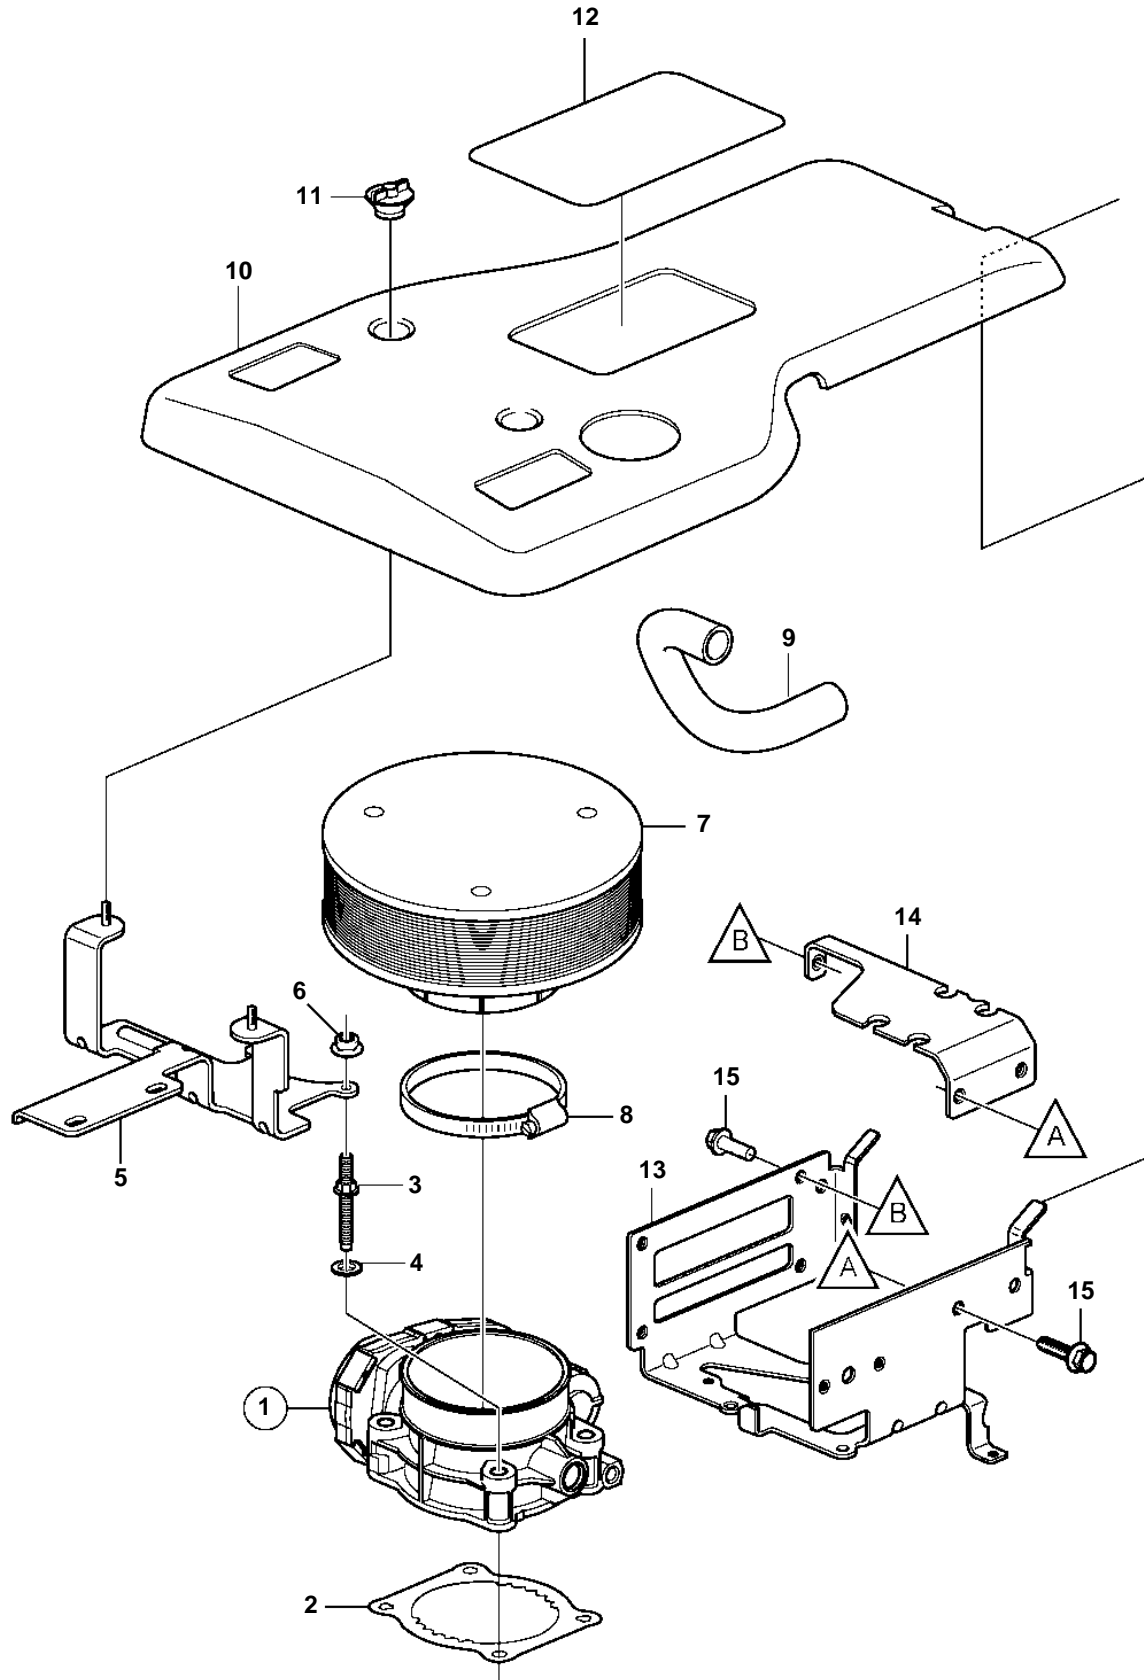

5.7GiCE-300-J, 5.7GiCE-300-JF, 5.7GXiCE-J, 5.7GXiCE-JF, 5.7GiCE-300-M, 5.7GiCE-300-MF, 5.7GXiCE-M, 5.7GXiCE-MF

5.7GiCE-300-J, 5.7GiCE-300-JF, 5.7GXICE-J, 5.7GXICE-JF, 5.7GiCE-300-M, 5.7GiCE-300-MF, 5.7GXICE-M, 5.7GXICE-MF

REF	PART NO.	QTY	DESCRIPTION	NOTES
1	21141689	1	Body	
		1	· Switch, idle validation	not sold separately
		2	· Sensor kit, throttle position	not sold separately
2	3849022	1	Gasket	
3	3858964	4	Stud	
4		4	· Washer	not sold separately
5	3594456	1	Bracket	
6	981124	2	Flange nut	
7	3887565	1	Flame shield	
8	3847663	1	Hose clamp	
9	3852668	1	Hose	To valve cover
10	3847650	1	Cover	
11	3841608	2	Nut	
12	40005052	1	Decal	5.7Gi 300
	3861894	1	Decal	5.7GXi
13	3595367	1	Bracket	
14	3595369	1	Bracket	
15	3852006	3	Screw	